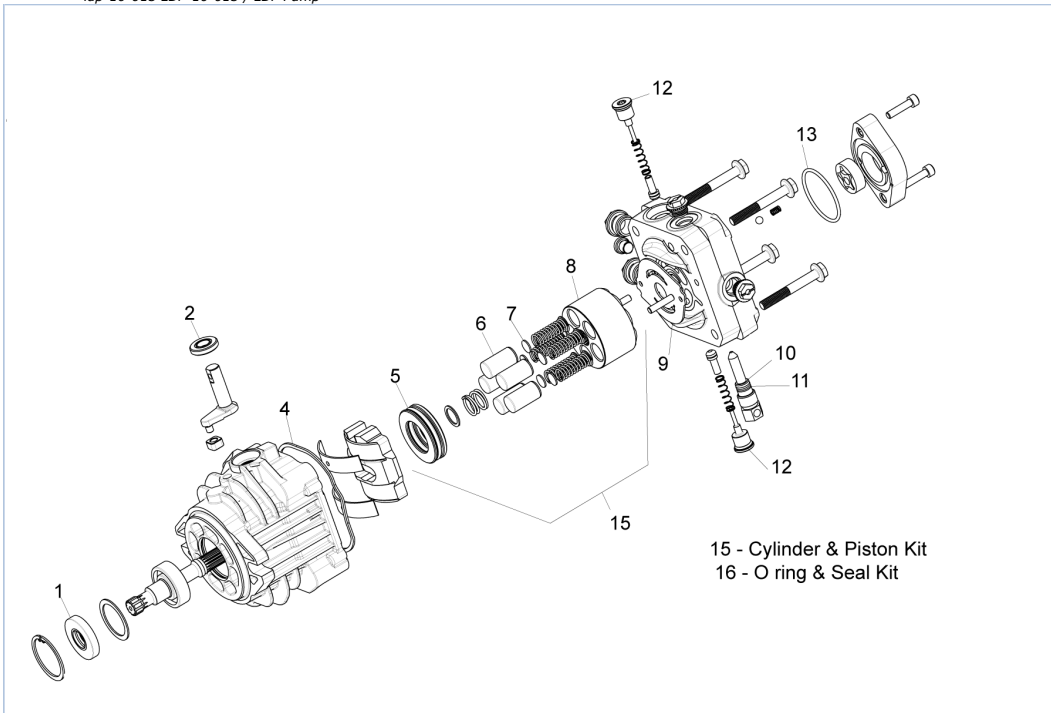

ldp-10-013 LDP-10-013 / LDP Pump

Part List

ldp-10-013 LDP-10-013 / LDP Pump

REF #	ITEM #	DESCRIPTION	QTY	REMARK
1	788110	Oil Seal	1	
2	788111	Seal	1	(25mm OD 15mm ID)
4	788114	Housing Gasket	1	LDP-10
5	798078	Thrust Bearing Set	1	
6	798079	Piston (Hydraulic)	5	
7	798080	Spacer	5	
8	798081	Cylinder Barrel	1	
9	798082	Wear Plate	1	
10	788112	Ring, Back-up	1	
11	788104	O-Ring .364 ID	1	
12	788113	O-Ring	1	(.468 ID)
13	788109	O-Ring	1	(2.068 OD)
15	799034	Cylinder & Piston Repair Kit - LDP	1	(incl. ref. 5, 6, 7, 8, & 9)
16	799035	O-ring & Oil Seal Kit - LDP	1	(Incl. ref. 1, 2, 4, 10, 11, 12, 13, & 14)

Part List

Tecumseh-Head LDP-10-013 / Complete Replacement.

REF #	ITEM #	DESCRIPTION	QTY	REMARK
1	794877	Complete Replacement - Complete Replacement (LDP10-013)	1	